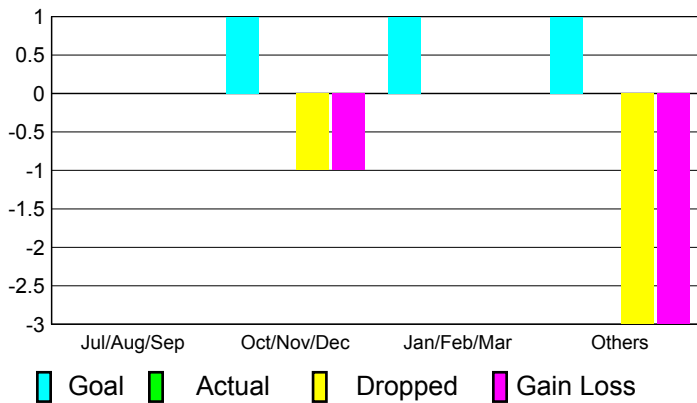

2010-2011 GMT Reports for District (or Undistricted) **District 4 L1**

GMT: **DANA M BIGGS**

Location: **CALIFORNIA**

GMT CA: **1**

CLUBS

Club Results
2010-2011

Clubs
2009-2010

Month	New Club Goal	Actual New Clubs	Actual Dropped Clubs	Gain/Loss of Clubs	Gain/Loss of Clubs
Jul/Aug/Sep	0	0	0	0	0
Oct/Nov/Dec	1	0	-1	-1	0
Jan/Feb/Mar	1	0	0	0	2
Apr/May/Jun	1	0	-3	-3	1
Totals	3	0	-4	-4	3

Club Results 2010-2011

Goal, New, Dropped, Gain/Loss

Comparison of Club Gain/Loss

Current Year Compared to the Previous Year

YTD Status Quo Clubs 2010-2011

Status Quo Clubs Compared to Status Quo Members

MEMBERSHIP

Membership Results
2010-2011

Membership
2009-2010

Month	Net Memb Goal	Actual New Memb	Actual Dropped Memb	Gain/Loss of Memb	Gain/Loss of Memb
Jul/Aug/Sep	0	45	-62	-17	1
Oct/Nov/Dec	20	19	-44	-25	-16
Jan/Feb/Mar	20	20	-24	-4	21
Apr/May/Jun	20	35	-117	-82	18
Totals	60	119	-247	-128	24