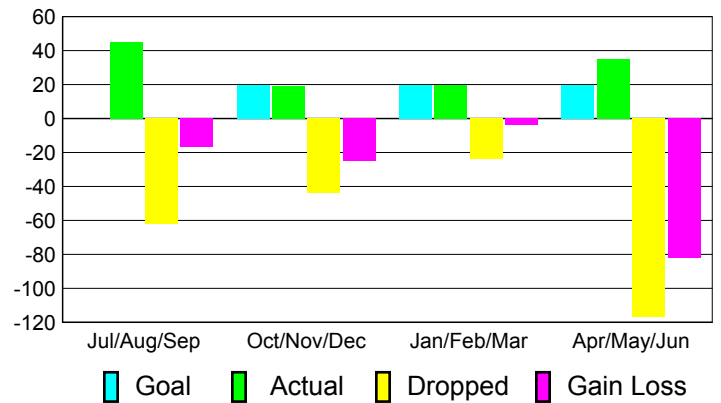

Membership Results 2010-2011

Goal, New, Dropped, Gain/Loss

Comparison of Membership Gain/Loss

Current Year Compared to the Previous Year